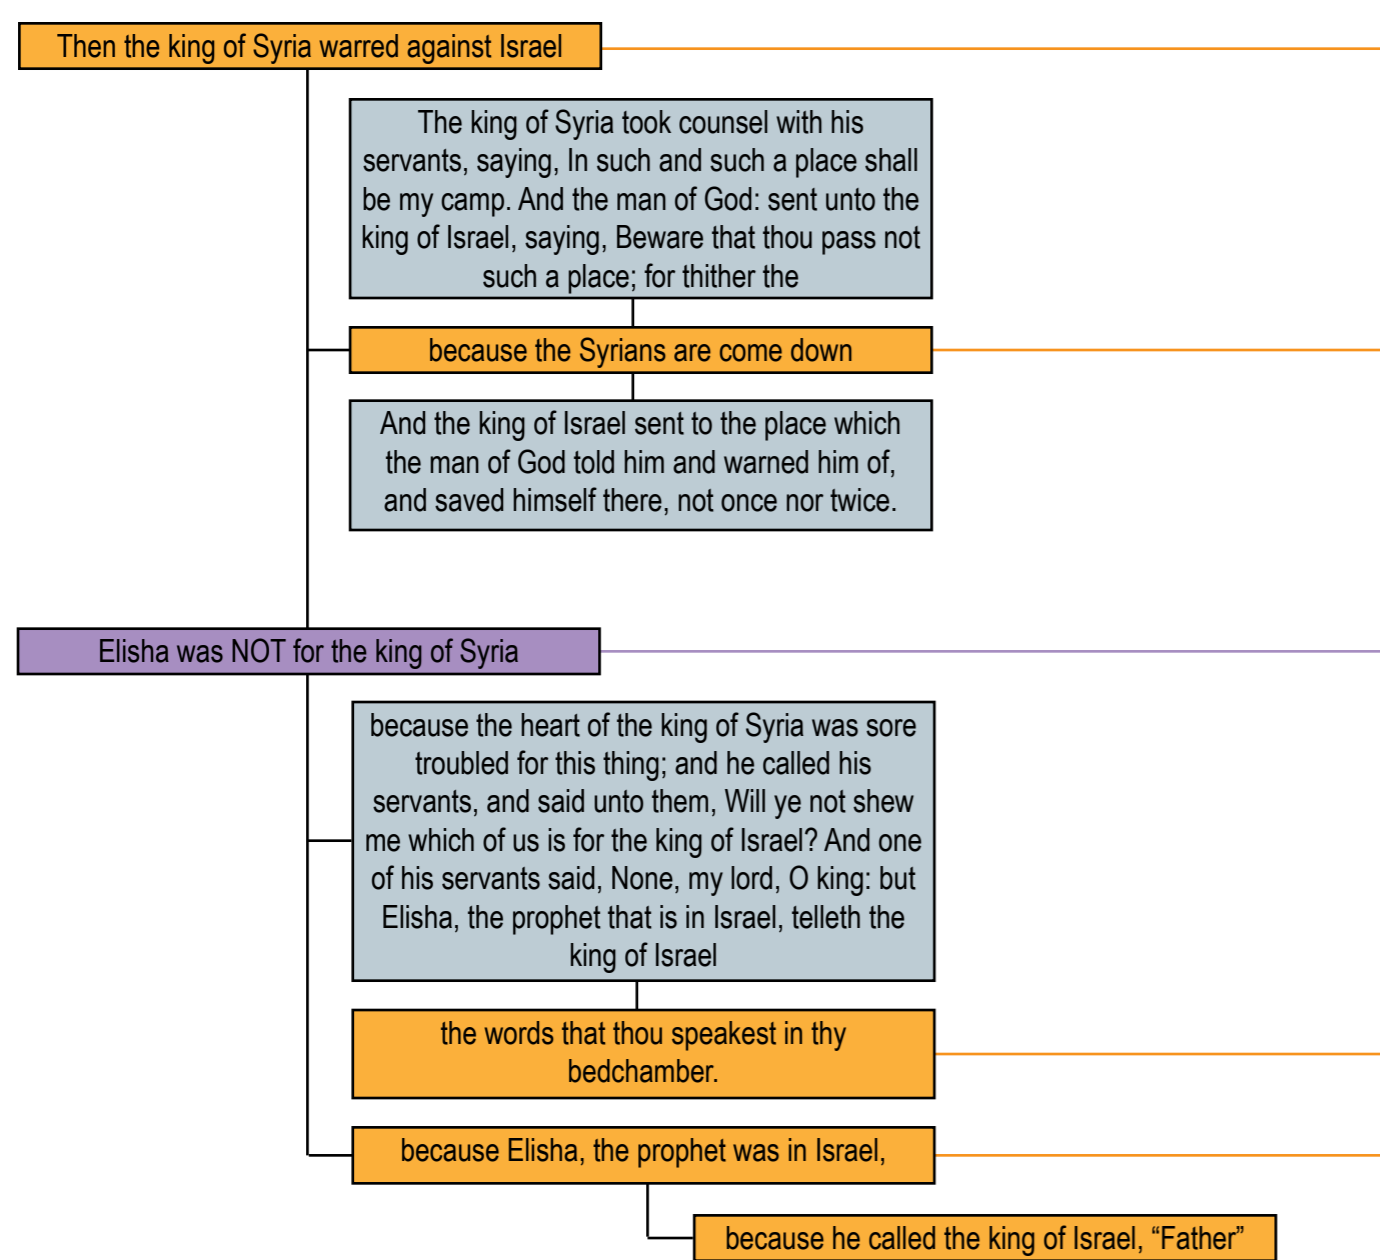

Biblical Narrative

Opposing Narrative

Who Was Elisha's King?

Who Was Elisha's King?

Echo

Echo

Mirror

Echo

Mirror

Who Was Spying?

Who Was Spying?

Echo

Echo

Echo

Echo

Echo

To Which City Did The Syrian Army Go?

To Which City Did The Syrian Army Go?

Echo

Echo

Echo

Why Did The Syrian Army Eat And Drink?

Why Did The Syrian Army Eat And Drink?

Echo

Mirror

LEGEND

Colors

Mirrored / Echoed Biblical Text

Non - Mirrored / Echoed Biblical Text

Inferred

Fragment

Shapes